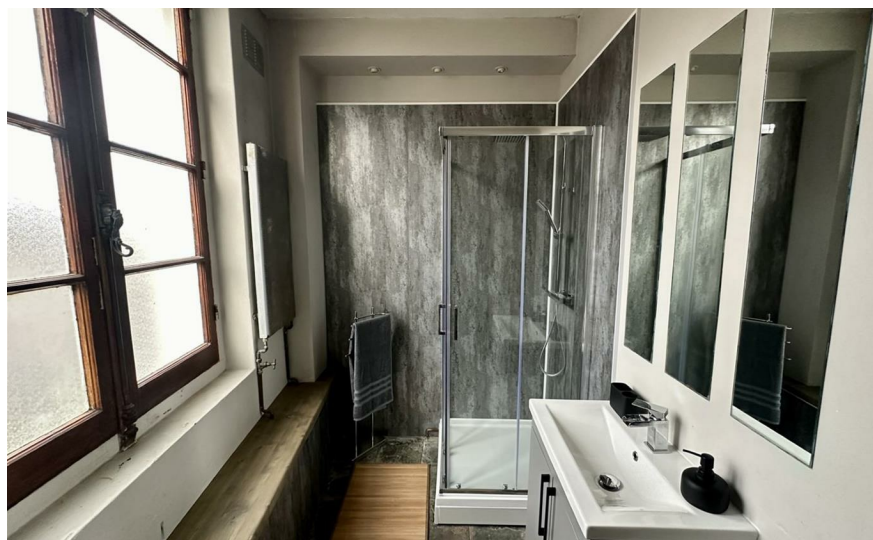

## inbrief...

Opportunity to Rent a 1 Bedroom First Floor Apartment situated in an ideal location being close to the Town Centre, bus routes and within easy reach of the Station. The property must be viewed to appreciate the high ceilings, original features and superb French style windows with views over rooftops towards farmland. The accommodation comprises Communal Entrance with Stairs Rising to First Floor, Private Entrance, Hallway, Good Size Double Aspect Lounge, Modern Kitchen, Bedroom with built-in wardrobe area, Good Size Shower Room with Walk-in Shower. Gas Central Heating, Allocated Parking Space. Unfurnished.